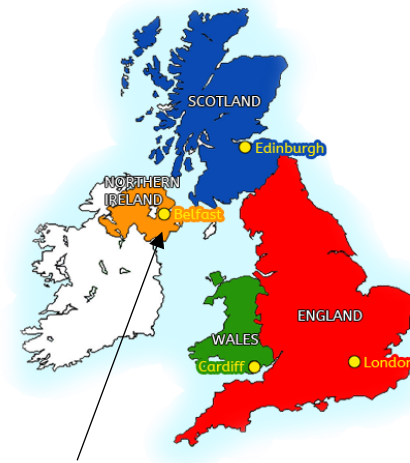

## Summary

Northern Ireland is the smallest part of the United Kingdom. It is made up of 6 counties. Belfast is the capital of Northern Ireland and it is also the largest city with a population of over 330,000 people.

### Prior Knowledge:

I know Northern Ireland is one of the countries that makes up the UK. I know the Capital City is Belfast.

# Northern Ireland - Belfast

### Sticky Knowledge:

I can describe 2 physical and human features located in Belfast.

**Lough Neagh – the largest fresh water lake in the UK.**